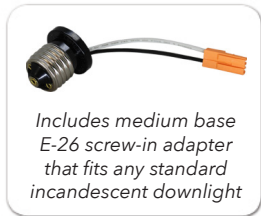

TECHNICAL SPECIFICATIONS:

- :: Smooth Recessed Trim
- :: Multi CCT (Selectable Switch on the Back of the driver)
- :: Spun Aluminum with White Powder Coat Finish
- :: Optics: White Translucent Acrylic Lens
- :: Dimming: TRIAC Dimming (Using Standard TRIAC LED Dimmers)
- :: CRI: 90+
- :: Power Factor: 90%
- :: Operating temperature: 104°F
- :: Rated life: 50,000 hrs
- :: Suitable for damp locations
- :: 5-year warranty

LED RETROFIT (SMOOTH RECESSED TRIM) – SQUARE

CATALOG NO.	WATTS	COLOR TEMP	LPW	DIAMETER
SDL4-MCT5	10W	2700K/3000K/3500K/4000K/5000K	71LM/W	5" (W) x 2 1/2" (H)
SDL6-MCT5	15W	2700K/3000K/3500K/4000K/5000K	71LM/W	7" (W) x 3" (H)