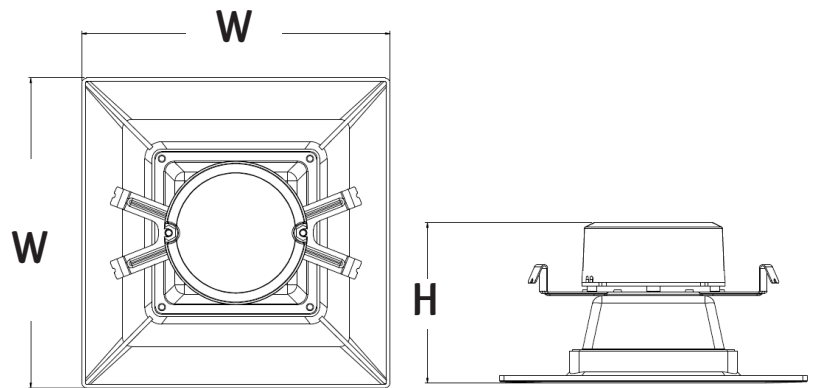

TECHNICAL SPECIFICATIONS:

- :: Smooth Recessed Trim
- :: Multi CCT (Selectable Switch on the Back of the driver)
- :: Spun Aluminum with White Powder Coat Finish
- :: Optics: White Translucent Acrylic Lens
- :: Dimming: TRIAC Dimming (Using Standard TRIAC LED Dimmers)
- :: CRI: 90+
- :: Power Factor: 90%
- :: Operating temperature: 104°F
- :: Rated life: 50,000 hrs
- :: Suitable for damp locations
- :: 5-year warranty

LED RETROFIT (SMOOTH RECESSED TRIM) – SQUARE

CATALOG NO.	WATTS	COLOR TEMP	LPW	DIAMETER
SDL4-MCT5	10W	2700K/3000K/3500K/4000K/5000K	71LM/W	5" (W) x 2 1/2" (H)
SDL6-MCT5	15W	2700K/3000K/3500K/4000K/5000K	71LM/W	7" (W) x 3" (H)